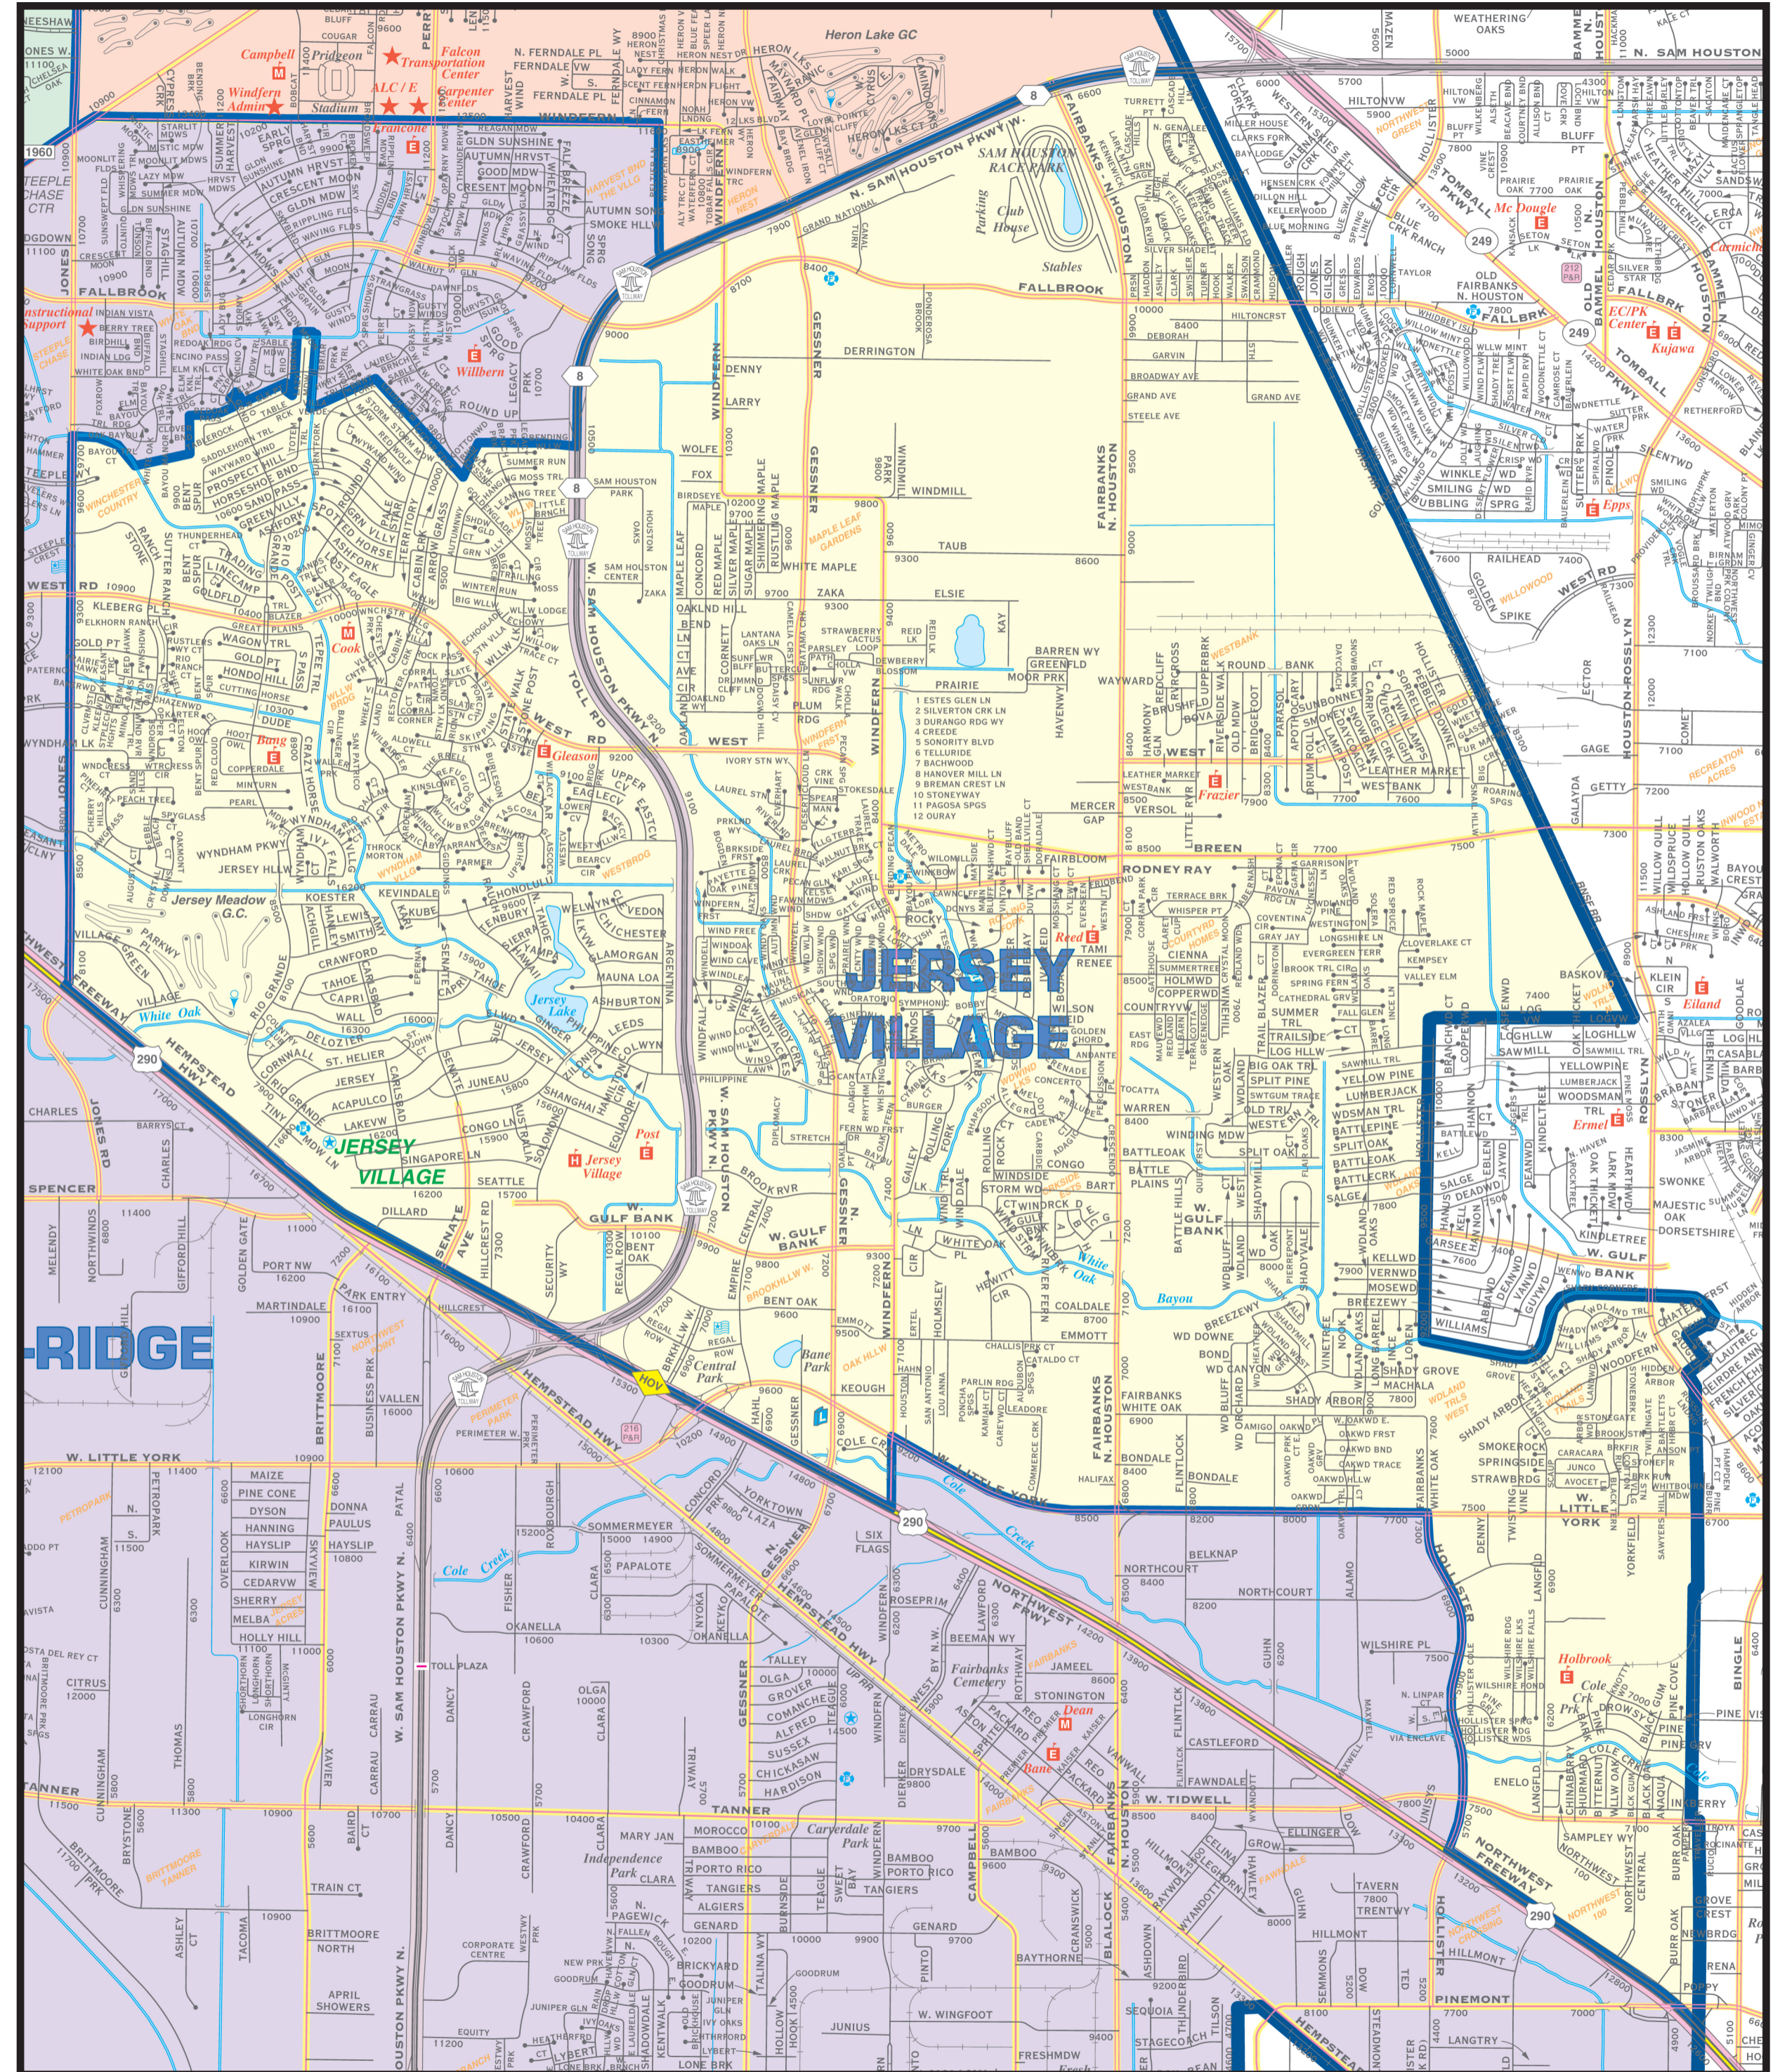

JERSEY VILLAGE HIGH SCHOOL 10TH-12TH GRADE

7600 SOLOMON ST, HOUSTON, TX 77040
713-896-3400